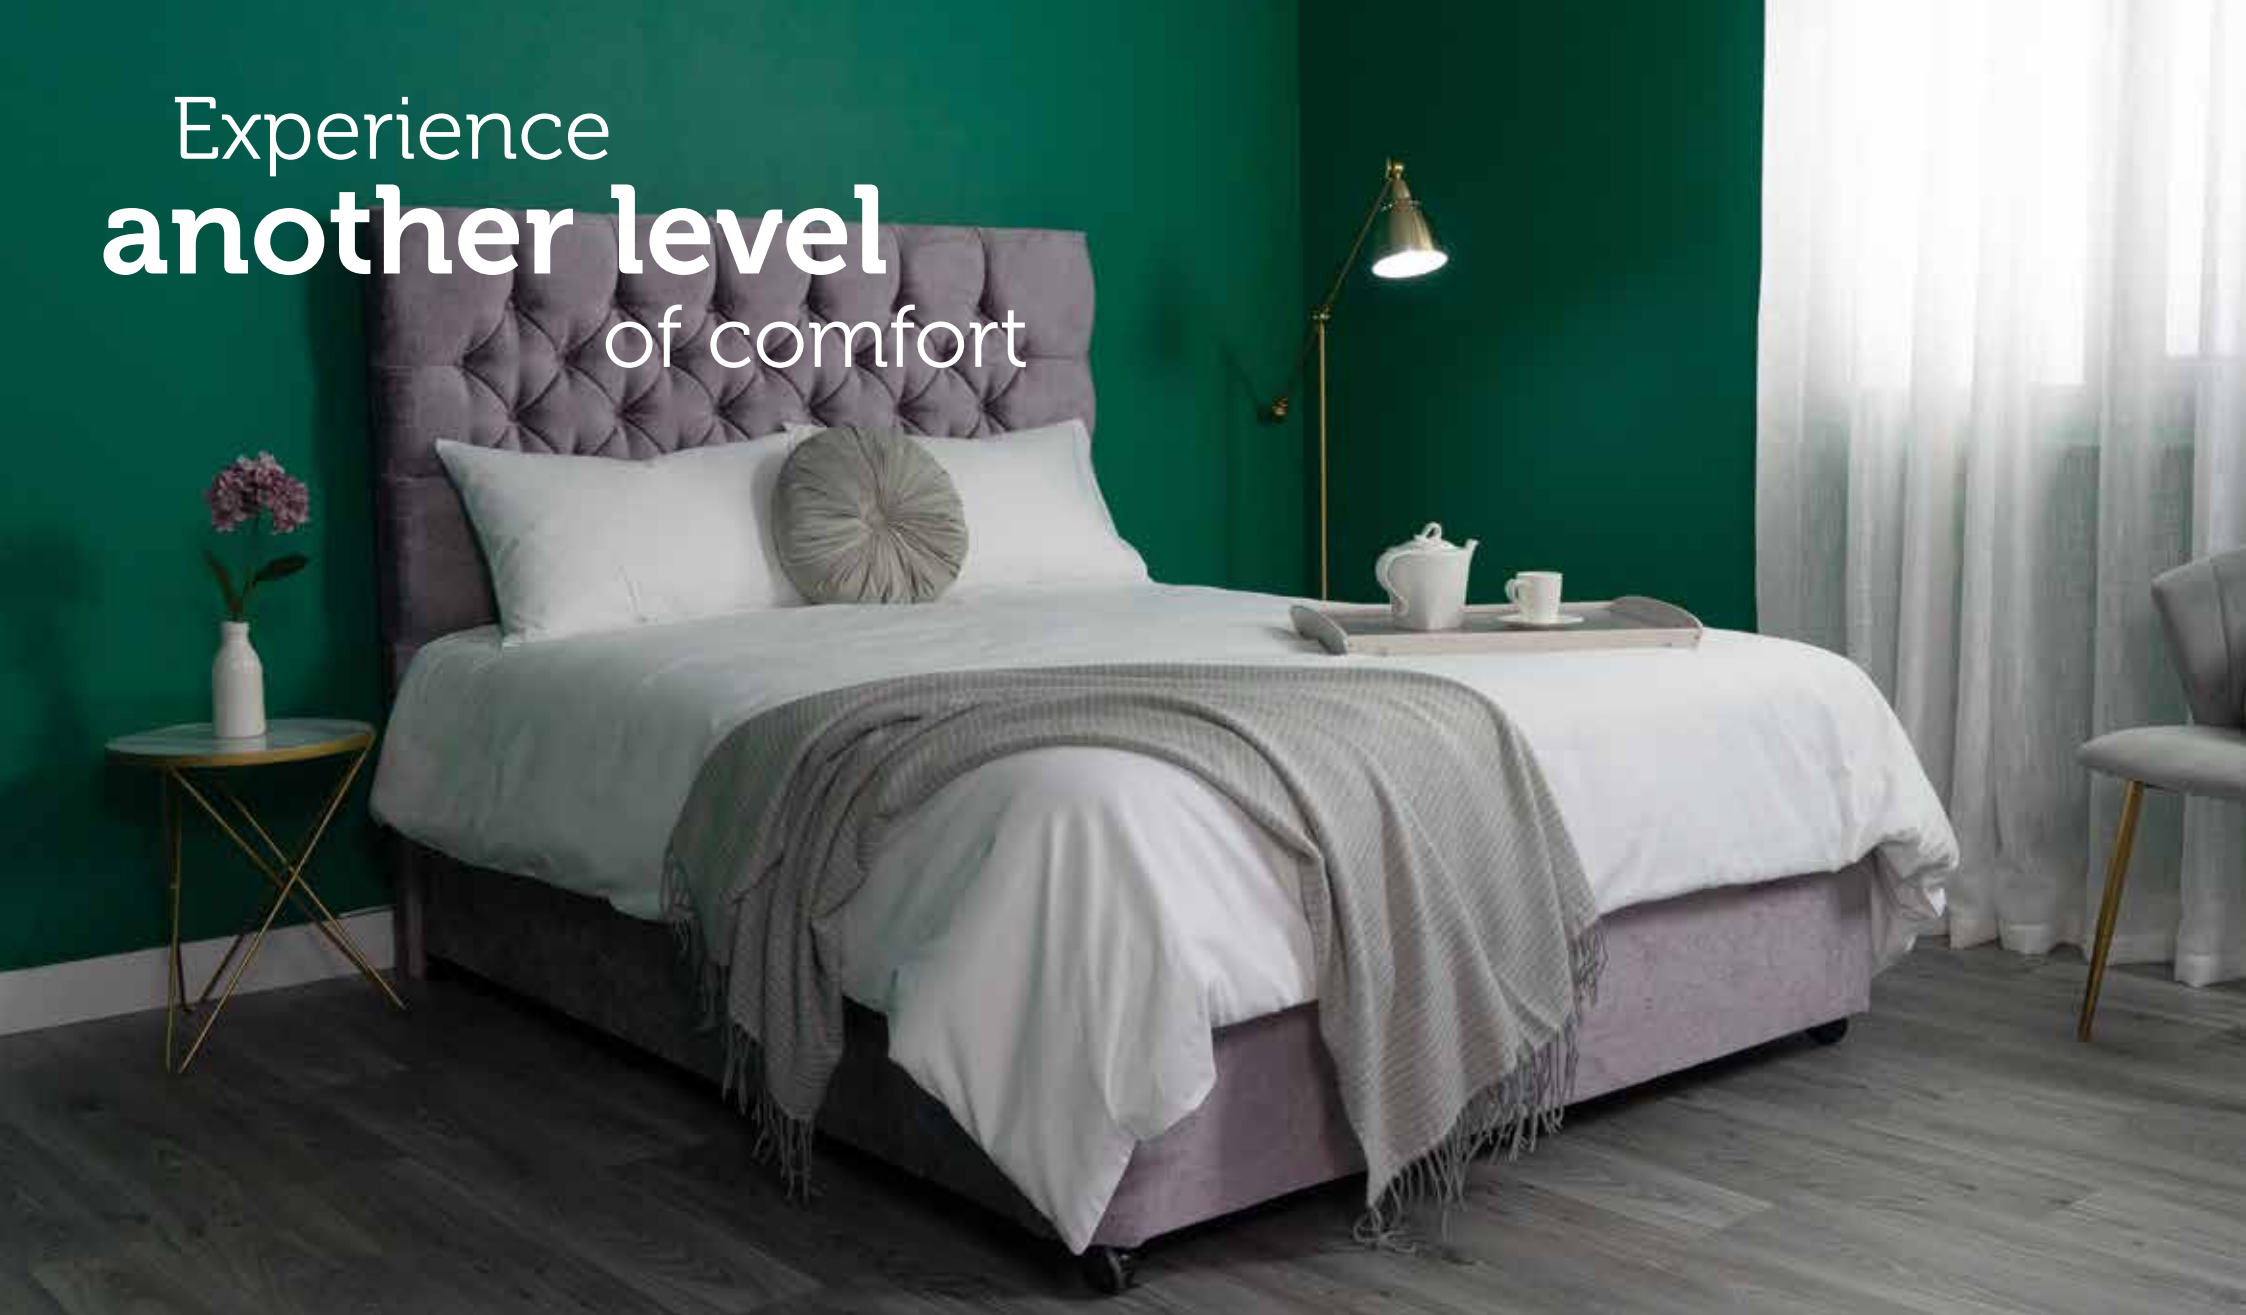

Experience
another level
of comfort

Elite bed

with NHC Cyclo-Therapy®

ADJUSTAMATIC
COMFORT YOU CONTROL

Elite

If you are seeking a superior night's sleep, look no further than the Elite bed.

The Elite's simple, smooth lines, clean, elegant shape, luxuriously padded headboard and fine, soft touch fabrics make it the ultimate choice for those looking for a bed to suit their contemporary lifestyle.

The Elite is packed full of sophisticated technology to ensure an extremely comfortable and practical night's rest. At the touch of a button, the Elite can adjust to an infinite number of positions within a comfortable reaching distance of your bedside table using our EASY REACH® technology.

The result is a deep penetrating massage, providing a multitude of benefits with no harmful side effects.

Sizes

Single 2'6" width x 6'6" length
Single 3'0" width x 6'6" length
Single 3'6" width x 6'6" length

Headboards – Floor standing

50" high x 3" deep x width of the bed
(up to 5ft wide)

Buttoned

Pleat Button

Horizontal Line

Vertical Line

Scooped Corner

Plain